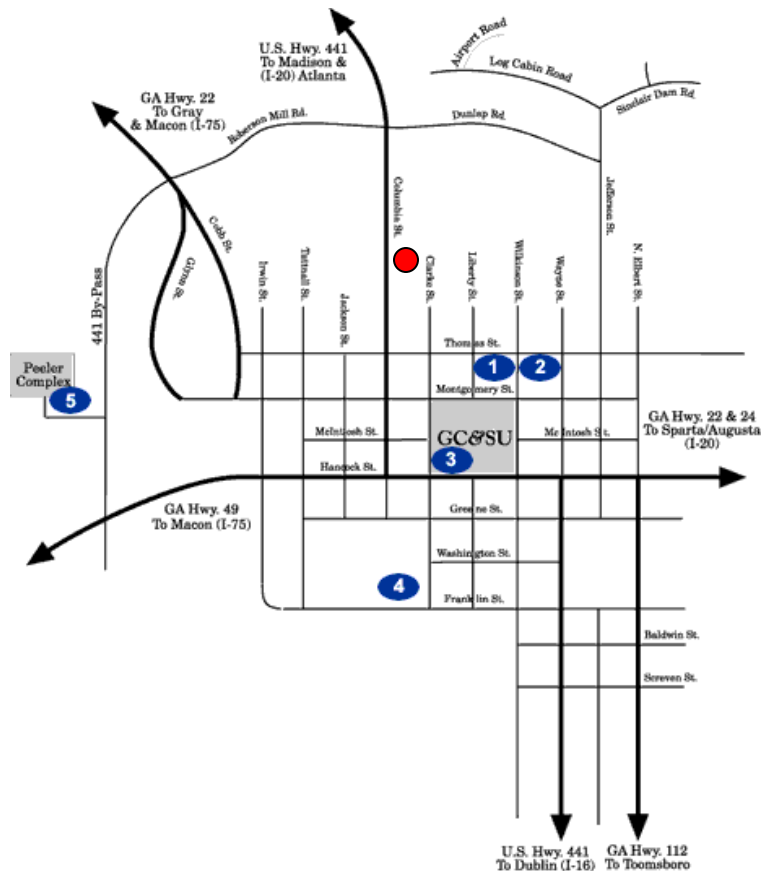

# TRAVELING TO HOLIDAY INN EXPRESS AND GEORGIA COLLEGE & STATE UNIVERSITY

**From Atlanta**, take I-20 East to Exit 114 (Madison). Turn right onto Highway 441 South. Follow Highway 441 South to Milledgeville (about 45 miles). Entering Milledgeville, continue straight so that you follow the business section of Hwy. 441 to Montgomery Street. Turn left.

**From South Atlanta**, take I-75 South and use either Exit 212 or Exit 205 to travel to Jackson, Georgia. In Jackson, take Highway 16 to Monticello, then Highway 212 to Milledgeville. Highway 212 ends at Highway 22. Turn left.

**From Macon**, take either Highway 22 or Highway 49. Both routes lead straight to Georgia College & State University.

**From Augusta or Columbia, S.C.**, on I-20 west, exit at Camak (Exit 165), follow Route 80 to Warrenton, Highway 16 to Sparta, and Highway 22 to Milledgeville.

**From Savannah**, take I-16 West, Exit Highway 441 North at Dublin. Follow 441 North to Gray/Milledgeville Road (Highway 22 East). Turn right.

HOLIDAY INN EXPRESS

1839 N. COLUMBIA STREET

(478) 454-9000

The non-numbered, octagonal dot on the map above marks the location of the hotel.